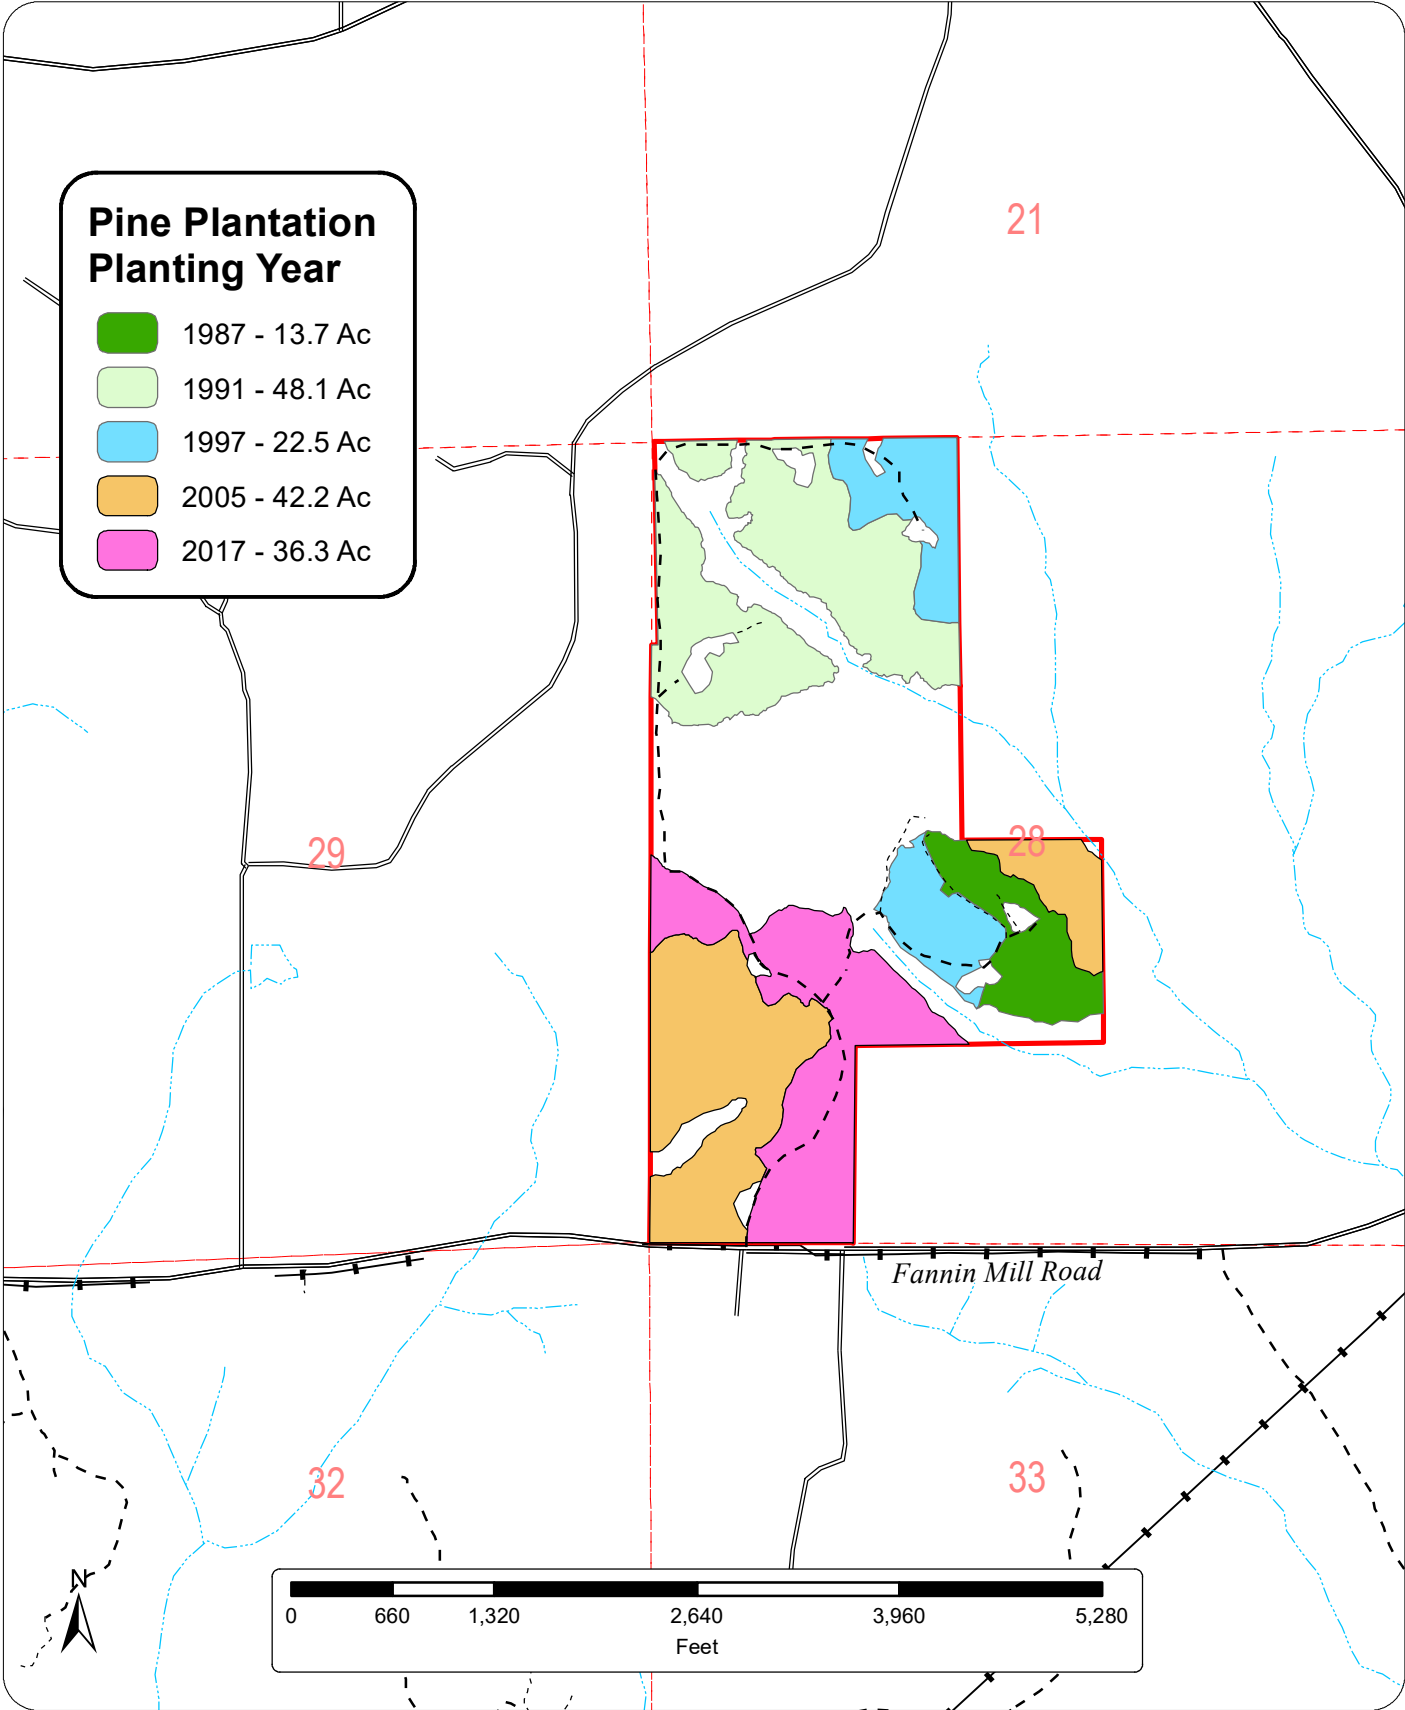

Bloedel Forest, Inc.
Fannin Mill Road Tract
Montgomery County
248 +/- Acres

Section 28, T12N, R19E

This map is not warranted for completeness or accuracy. Acreage is calculated from aerial photographs and is not warranted by Bloedel Forest, Inc. Each buyer should make his own acreage determination.