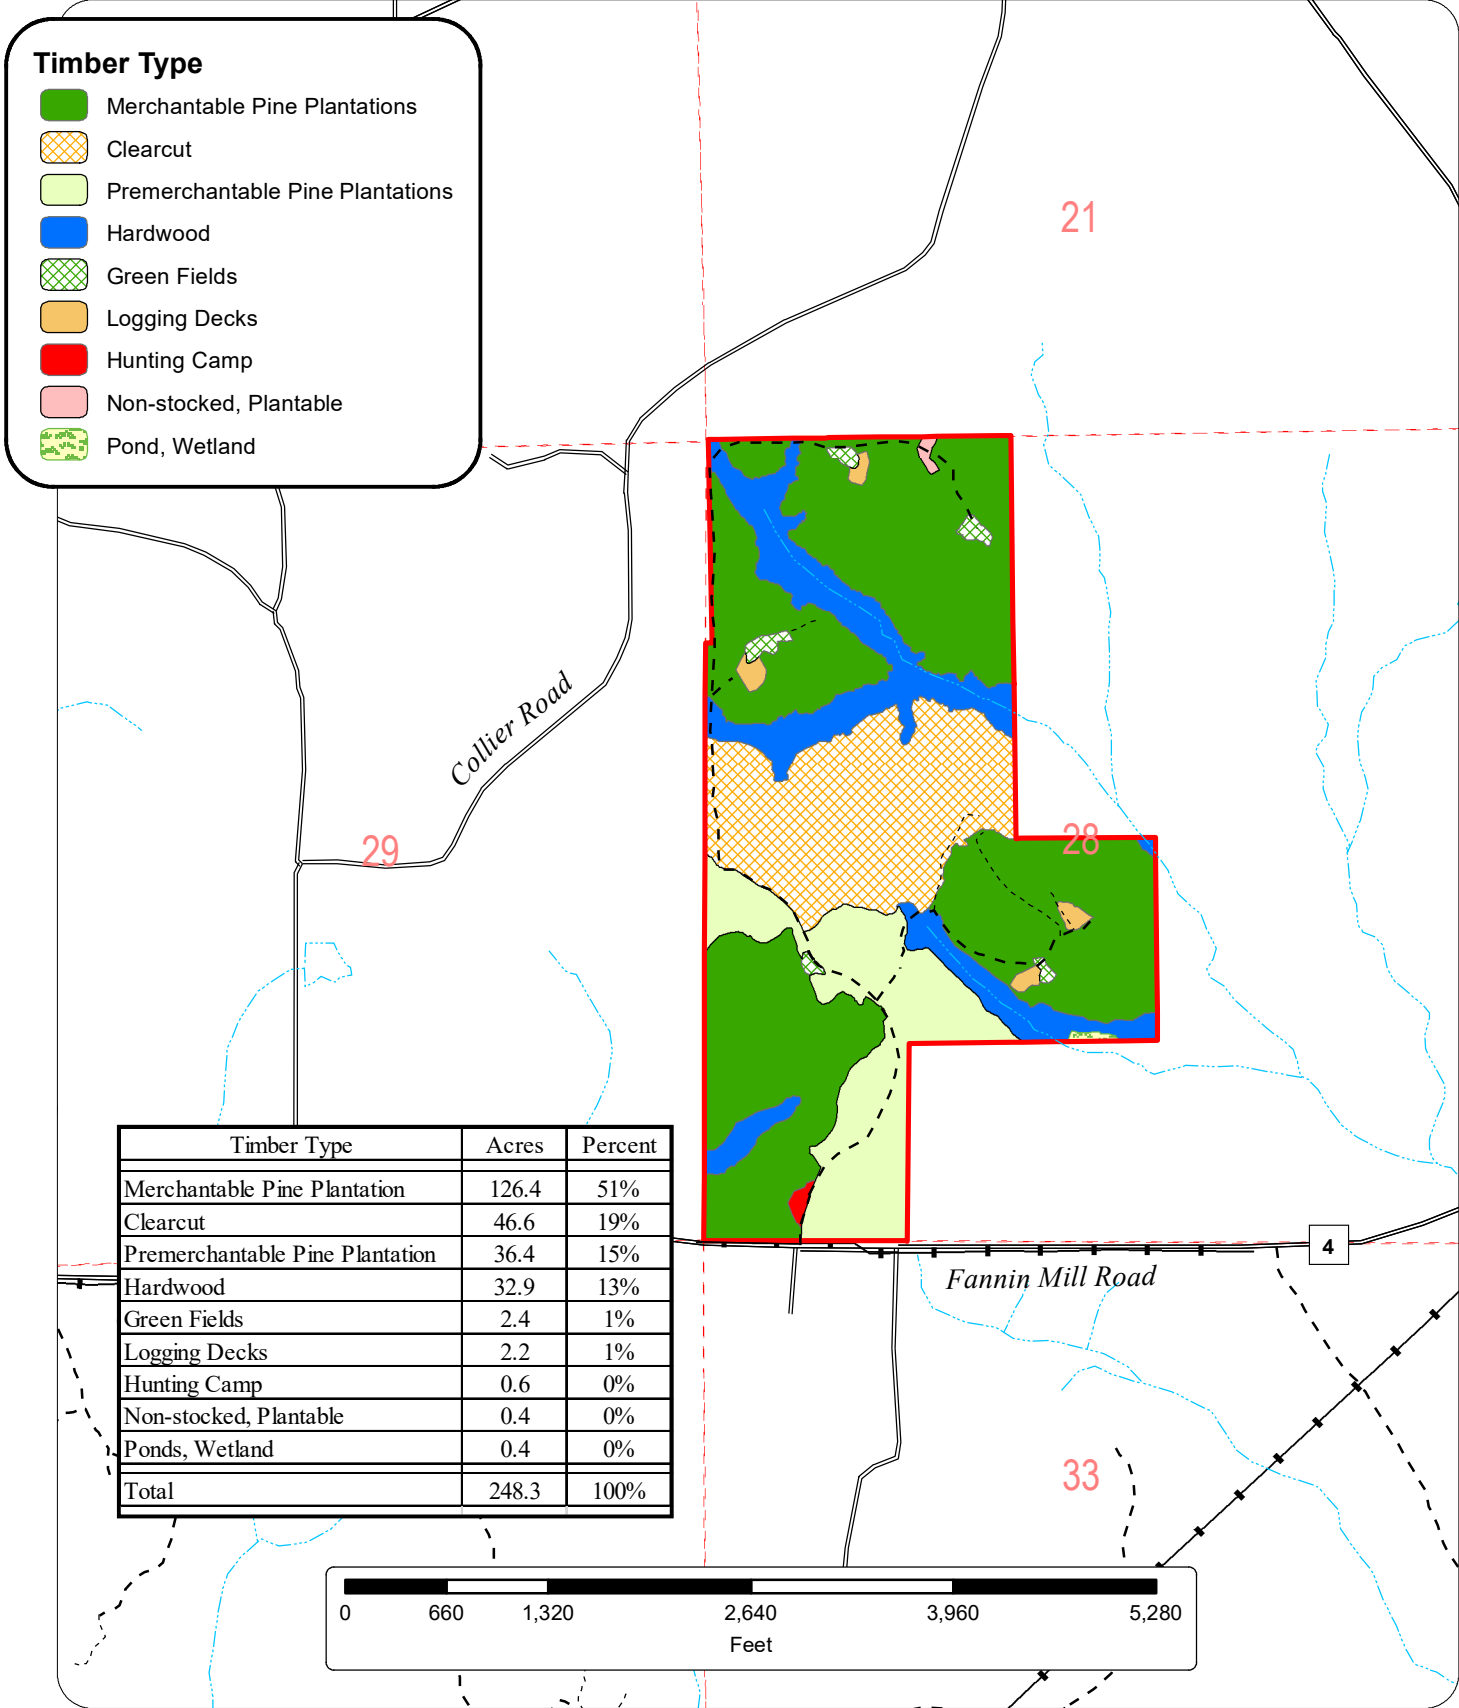

Bloedel Forest, Inc.
Fannin Mill Road Tract
Montgomery County
248 +/- Acres

Section 28, T12N, R19E

This map is not warranted for completeness or accuracy. Acreage is calculated from aerial photographs and is not warranted by Bloedel Forest, Inc. Each buyer should make his own acreage determination.