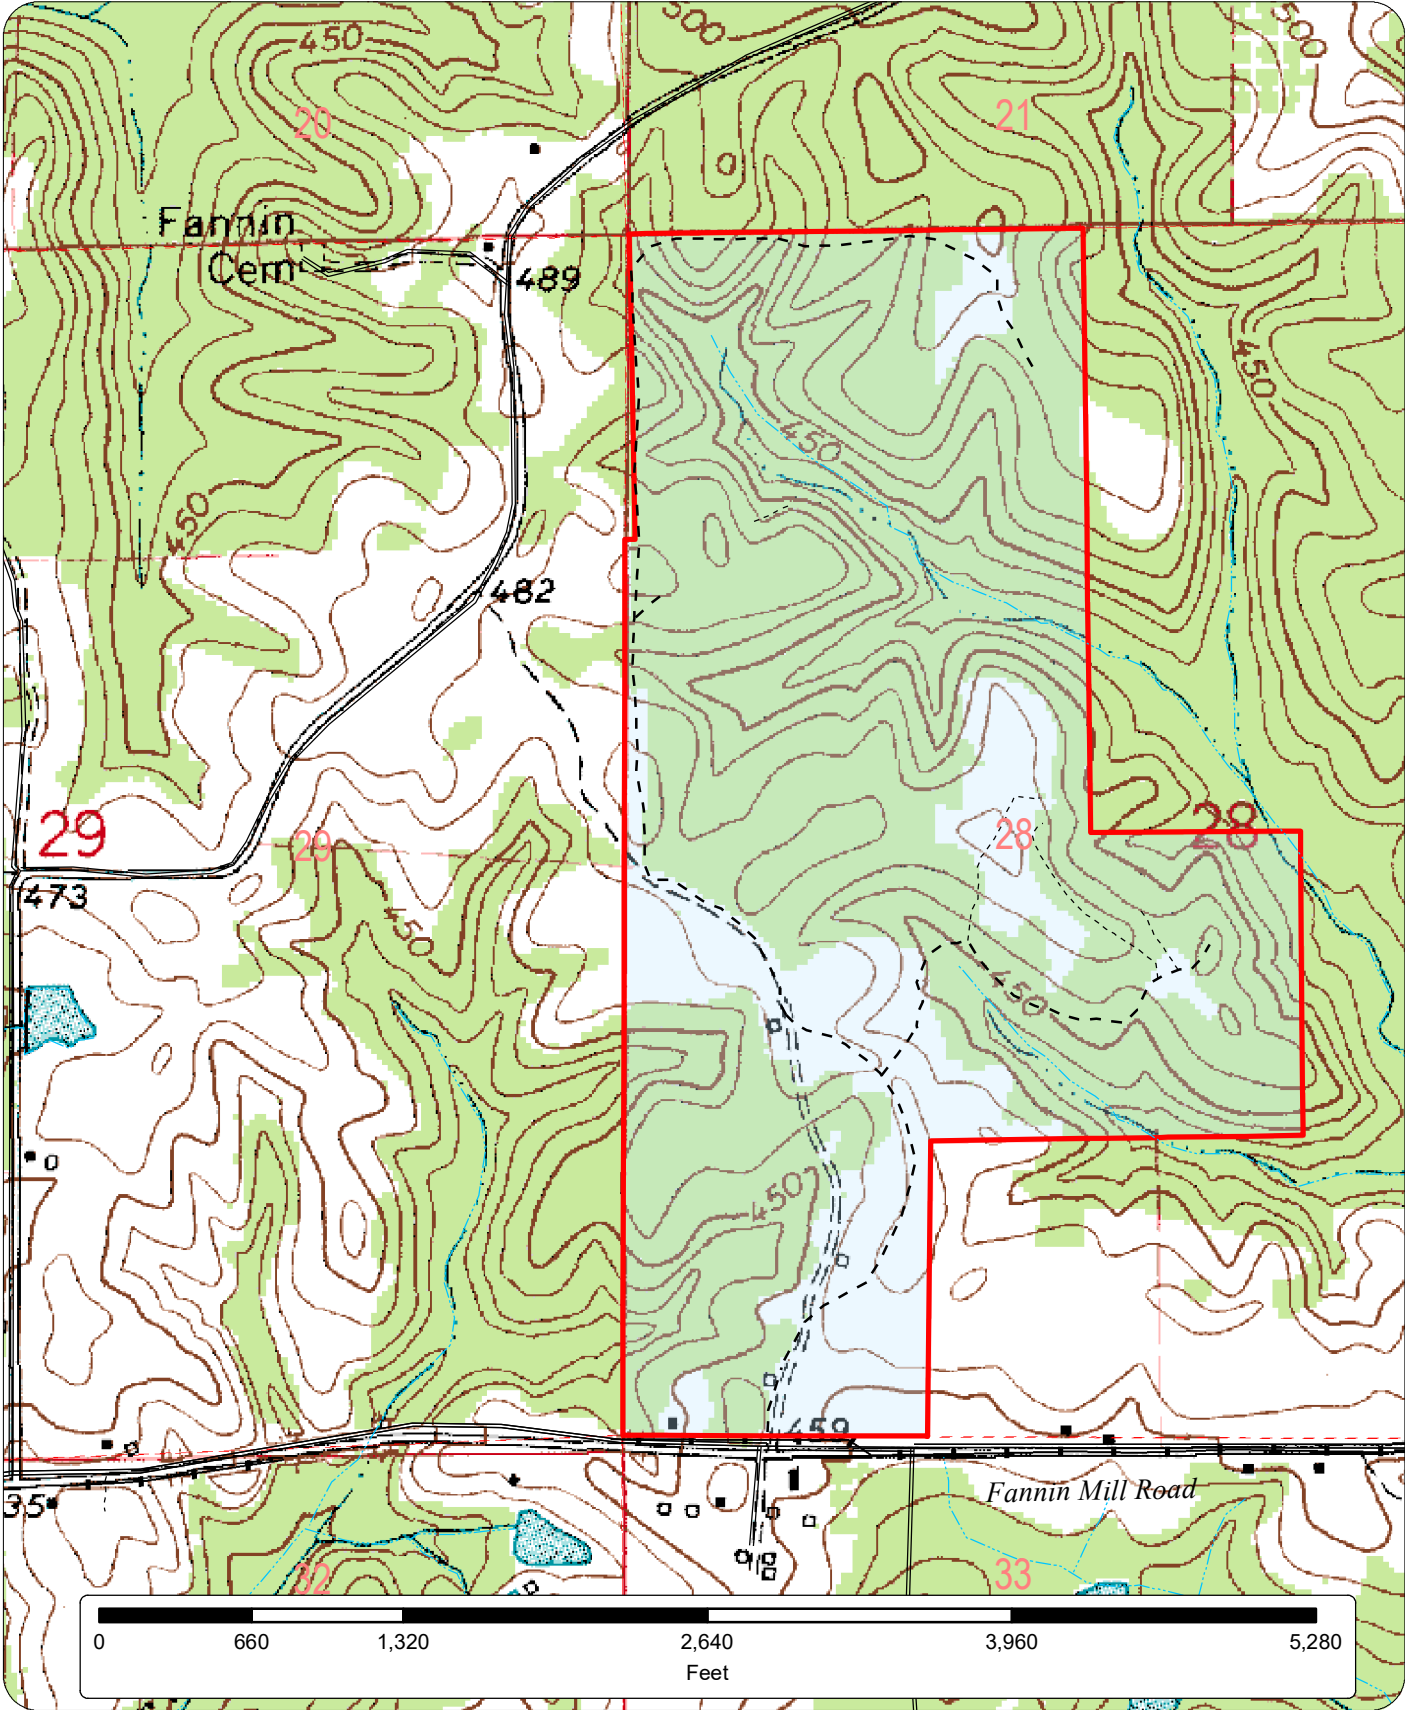

Bloedel Forest, Inc.
Fannin Mill Road Tract
Montgomery County
248 +/- Acres

Section 28, T12N, R19E

This map is not warranted for completeness or accuracy. Acreage is calculated from aerial photographs and is not warranted by Bloedel Forest, Inc. Each buyer should make his own acreage determination.